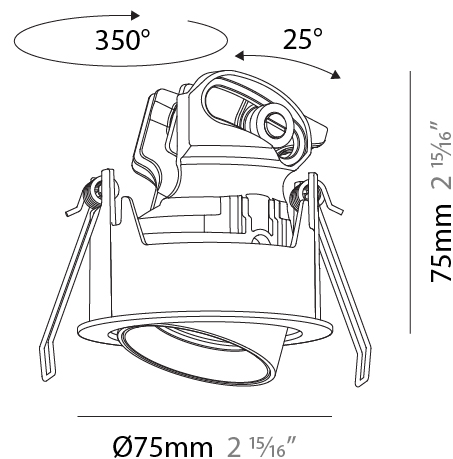

GENERAL

Series: Invader Compact
Subseries: Invader Compact Adjustable
Brand: Prolicht
Division: Architectural
Mounting Type: Recessed
Mounting Location: Ceiling
Subcategory: Downlight

PHYSICAL

Shape: Round
Diameter (mm): 75
Diameter (in): 2 15/16
Height (mm): 75
Height (in): 2 15/16
Ceiling Thickness (mm): 1 - 25
Ceiling Thickness (in): 1/16 - 1
Min. Recessing Depth (mm): 85
Min. Recessing Depth (in): 3 3/8
Light Distribution: Downlight
Fixture Finish: SSR / BKV / CWI / CRY / HAB / UFT / ITA / RUA / FTG / MYG / LOD / PUS / FRO / FUP / KIA / POP / BLS / SPG / MEY / GOH / GUM / CHC / COM / ABZ / JAG / OBR / MOS / ROR
Fixture Material: Aluminum
Cut-out Measurements: D. 68mm / 2 11/16"

ELECTRICAL

Lamp Type: LED (Zhaga Standard)
Input Wattage (W): 11
Total Output Wattage (W): 10
Dimming: Dali Dimming
Driver Included: No
Driver Location: Recessed Housing
Driver Type: Constant Current - 120Vac
Housing: See Components
Input Voltage (V): 120
Constant Current (MA): 250

LED

Number of LEDs: 1
Color Temperature (°K): Warm Dim
Max. Delivered Lumen (lm): 862
Nominal Lumen (lm): 1004
CRI: >90 CRI
Lamp Life (hrs): 50000

OPTICAL

Reflector°: 24 / 40 / 54
Adjustability: Rotational 350° / Tilt 25°

RATINGS AND CERTIFICATIONS

Certified By: Certified for North American Standards
IP rating: IP40