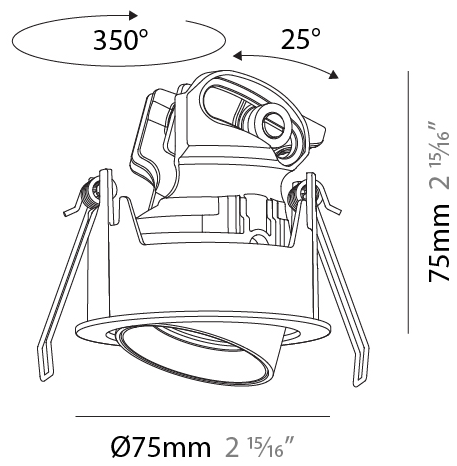

OPTICAL

Reflector: [22 / 38 / 48](#)
 Adjustability: Rotational 350° / Tilt 25°
 Upon Request: Special Beam Angles

RATINGS AND CERTIFICATIONS

Certified By: Certified for North American Standards
 IP rating: IP40