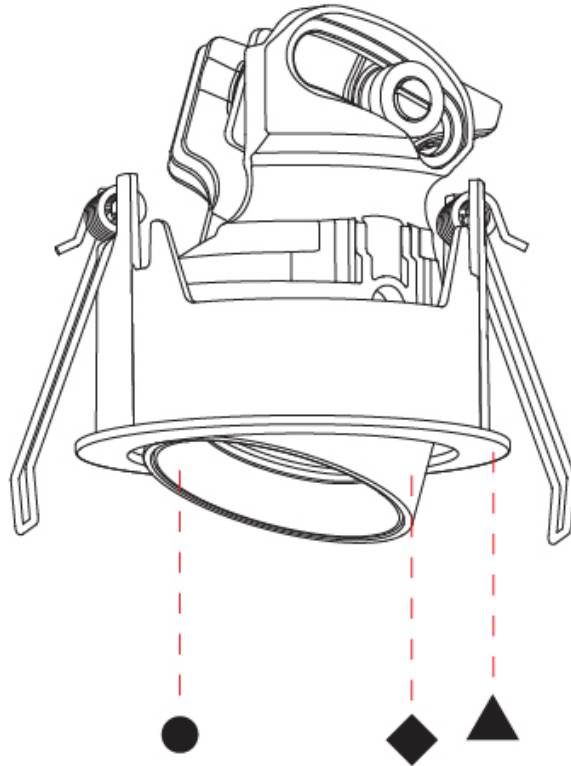

INVADER COMPACT ADJUSTABLE RECESSED

A35814-

PROJECT _____

TYPE _____

SPECIFIER _____

QUANTITY _____

DATE _____

A